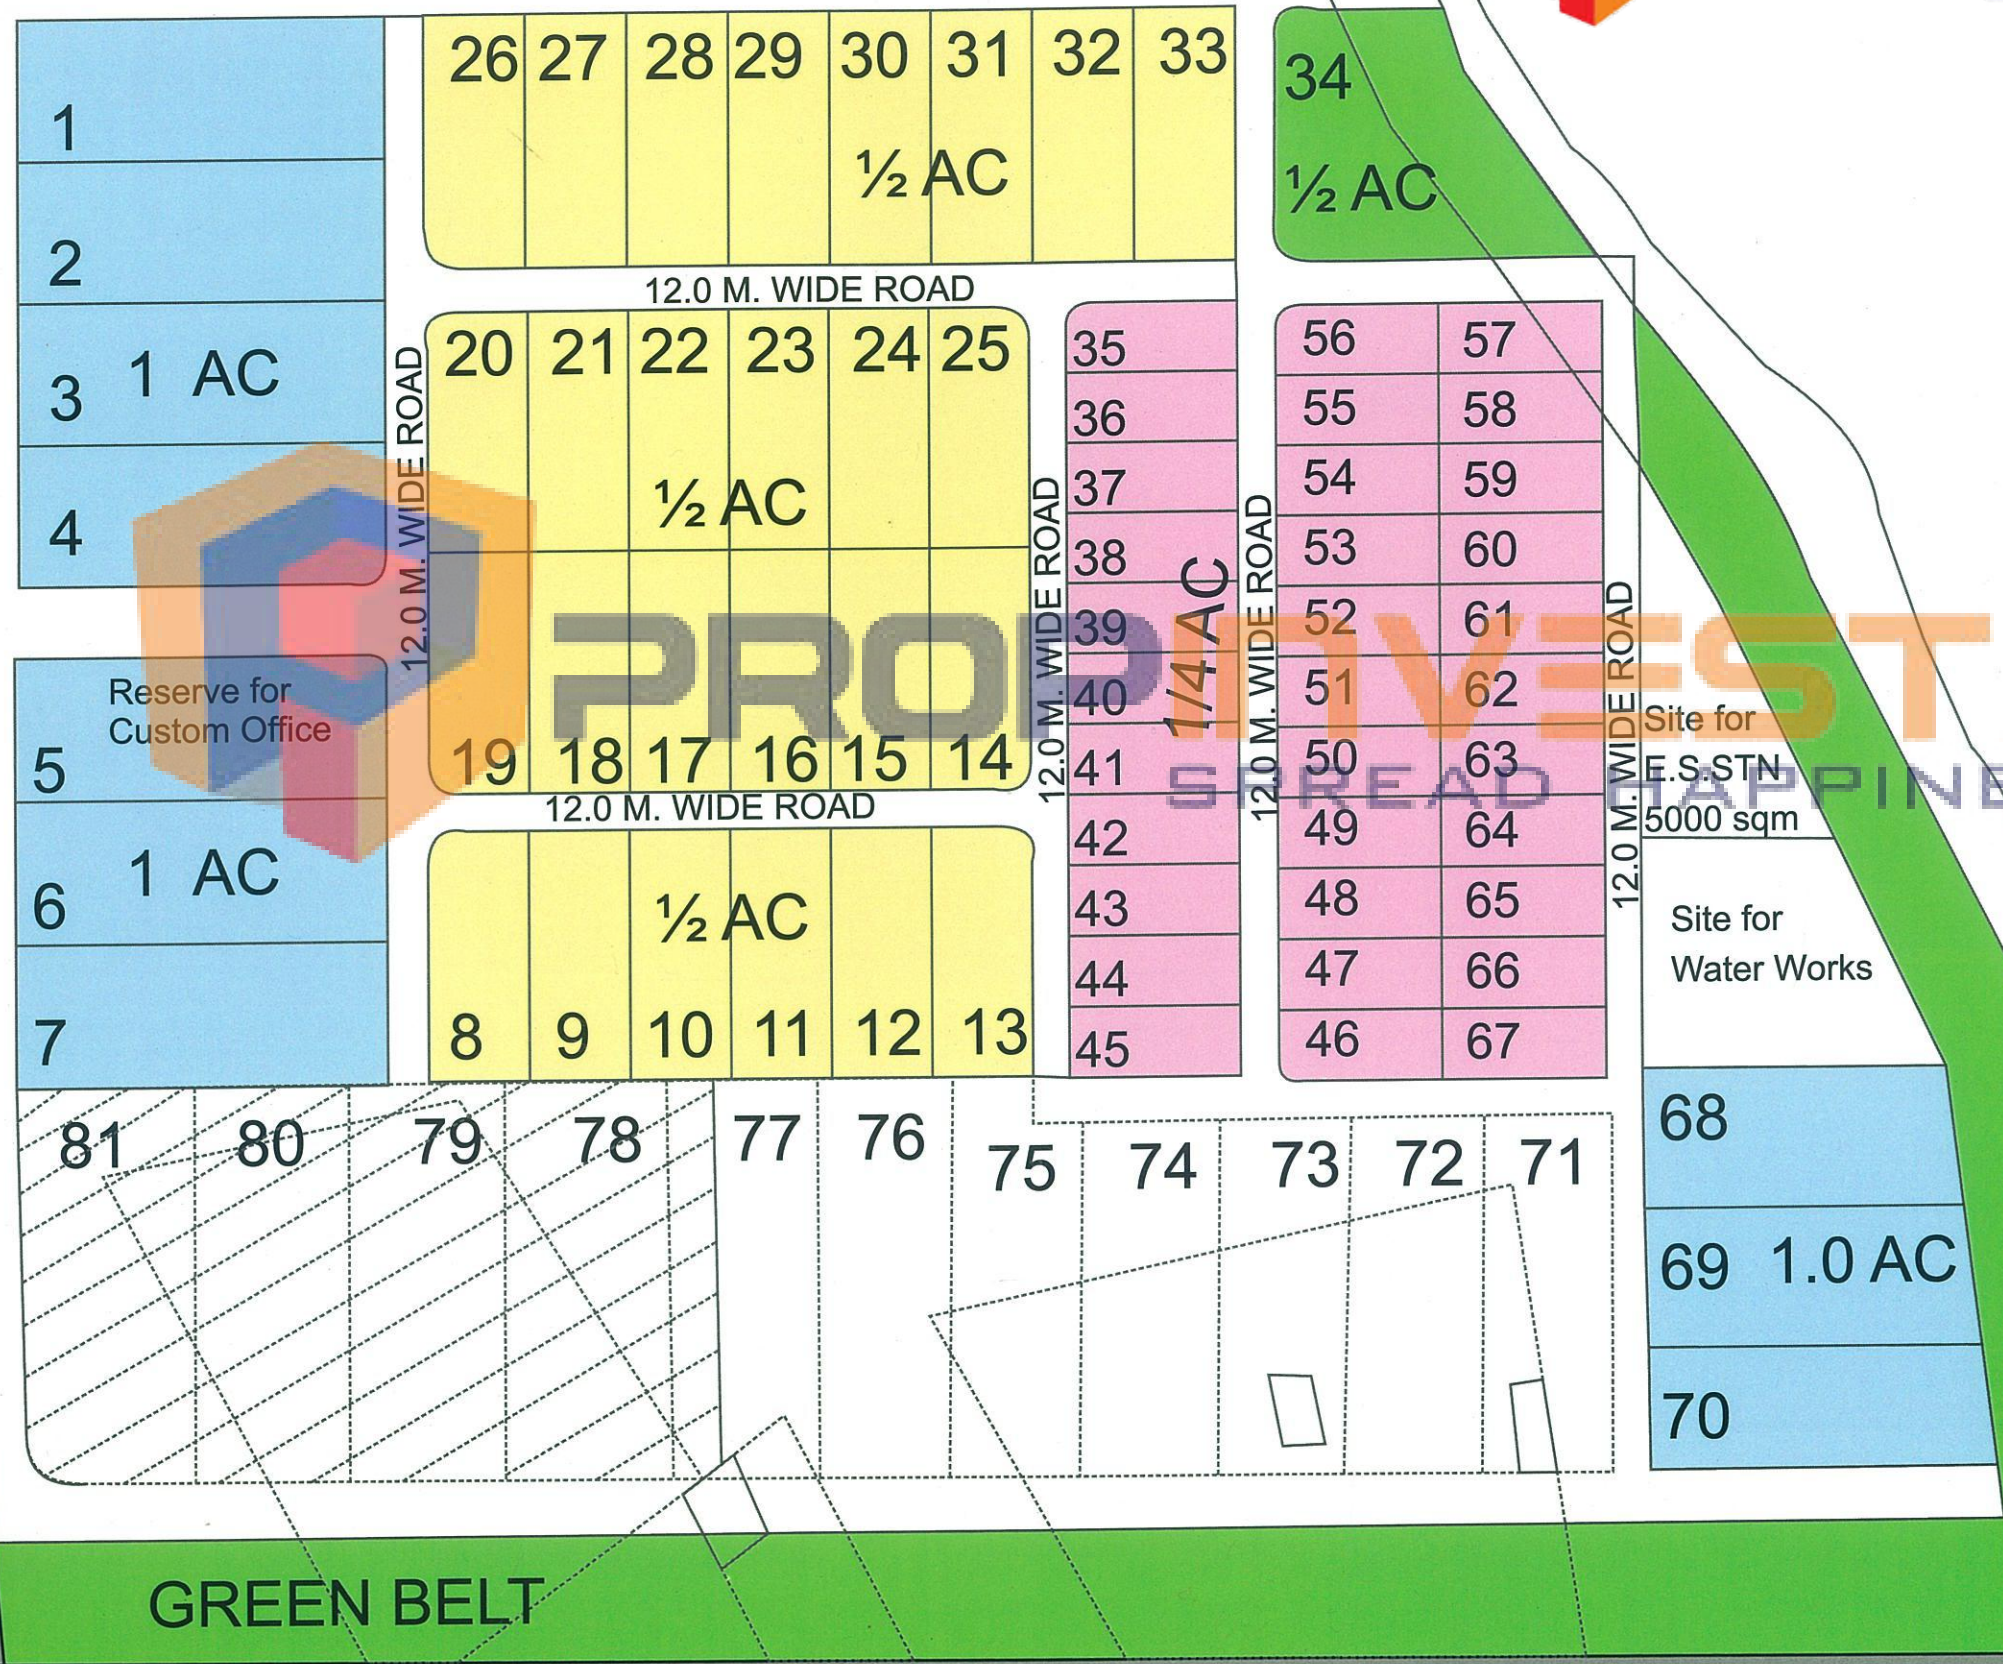

PROPINVESTA
SPREAD HAPPINESS

SECTOR - 34

www.propinvesta.com
+91-7011525415

DEVELOPMENT PLAN ROAD 60.0 M. WIDE

DETAIL OF PLOTS

1 ACRES	40 x 100	4000 SQM	10 NOS.
1/2 ACRES	30 x 70	2100 SQM	27 NOS.
1/4 ACRES	20 x 50	1000 SQM	33 NOS.

To Delhi

N.H - 8

To Jaipur

Sector - 37