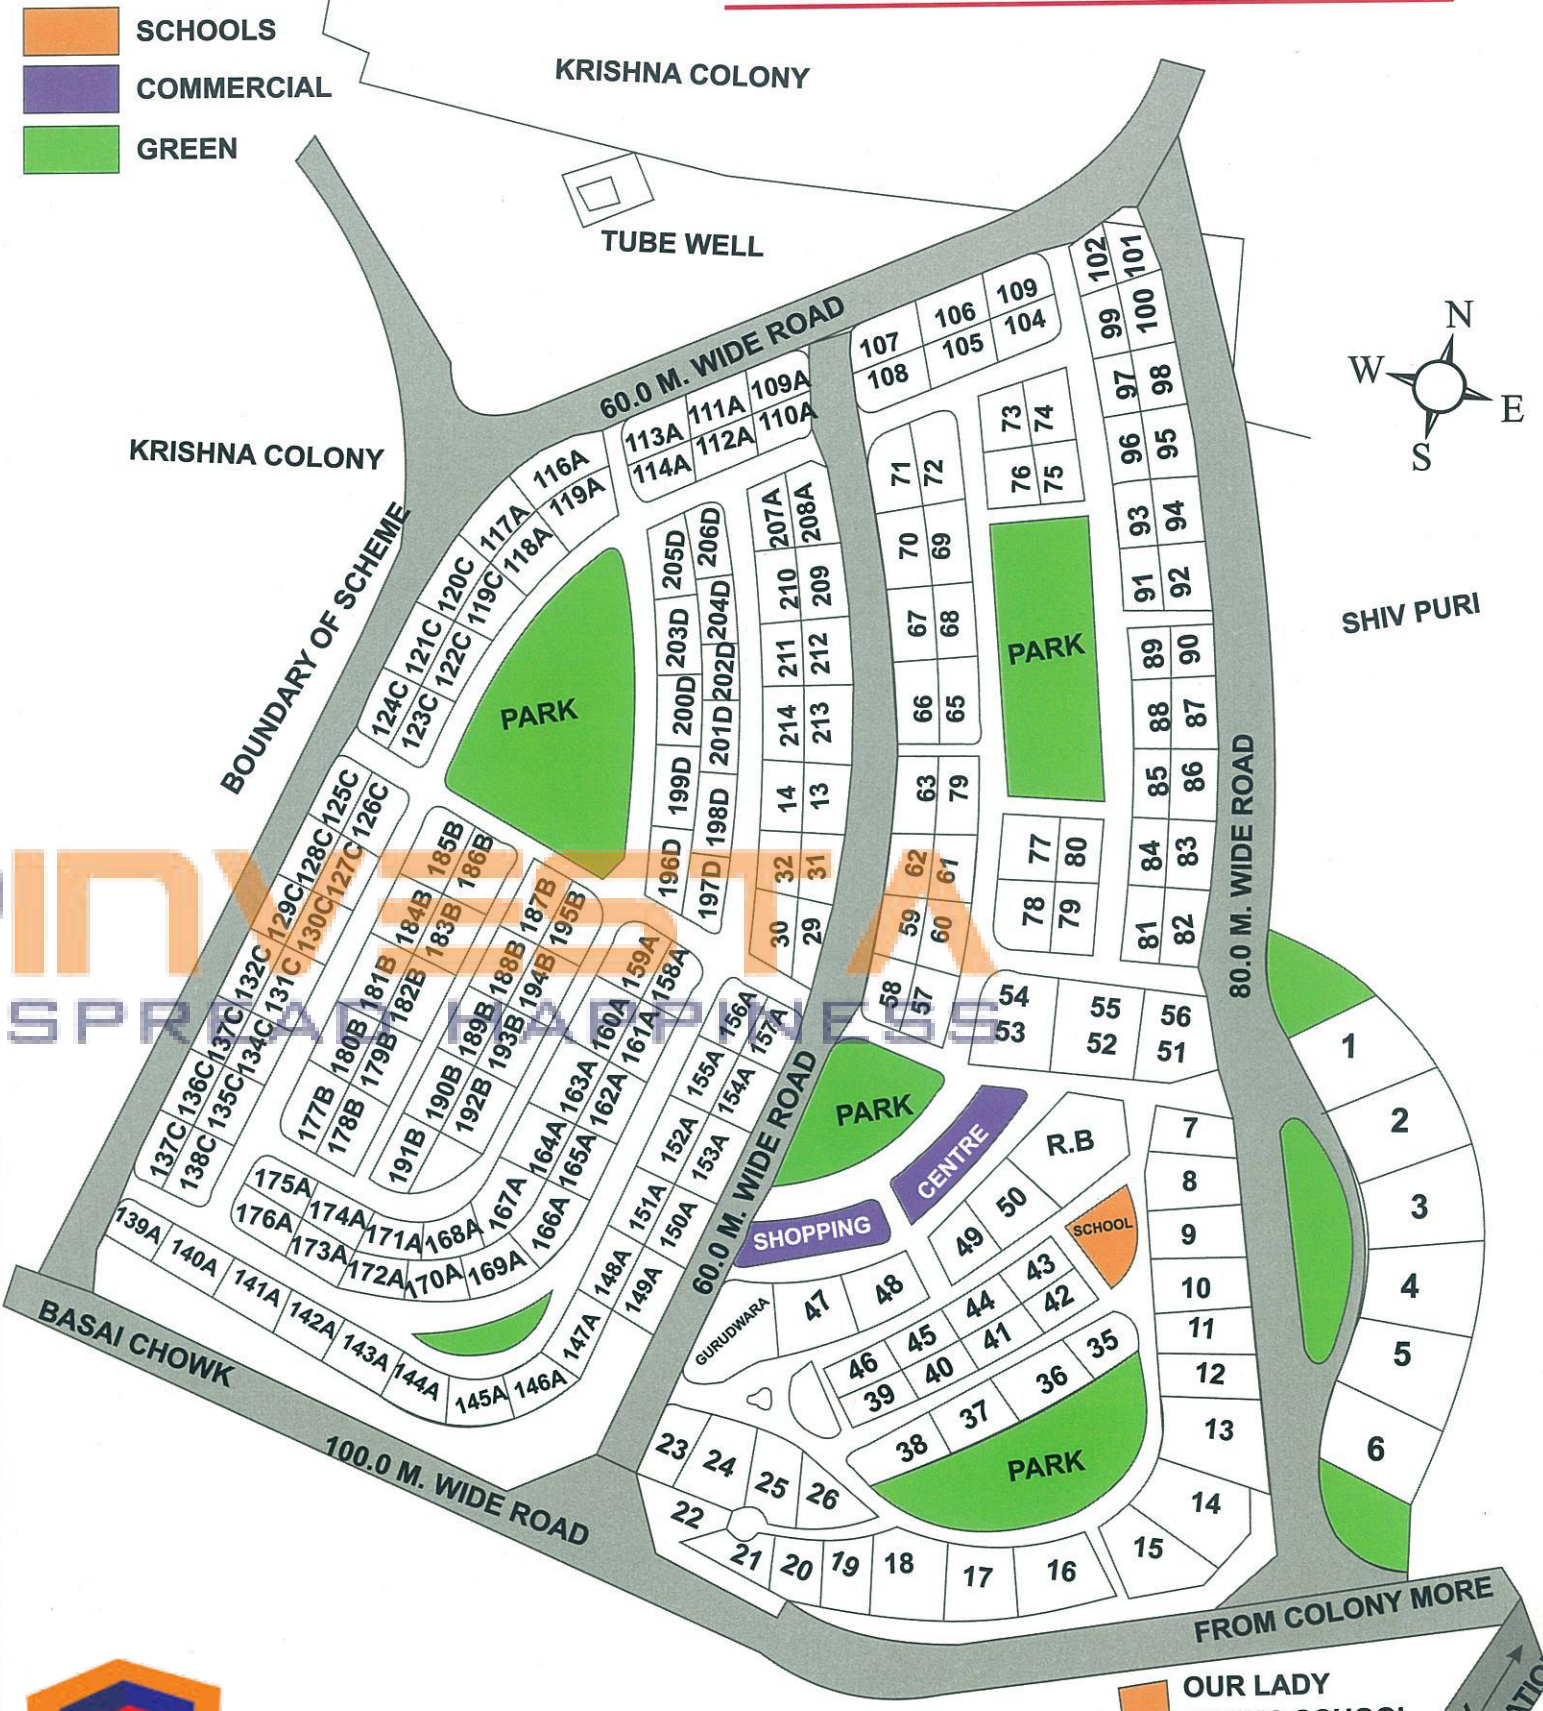

SECTOR - 31

HOUSING BOARD

TYPE	SIZE	AREA	NOS.
SFS	20.6 X 52.6	119.58 SQ.YDS.	99
HIG	23.9 X 52.6	138.54 SQ.YDS.	360
INDEPENDENT UNIT	26.5 X 52.6	152.39 SQ.YDS.	10

NEW COLONY

PROPINVESTA
SPREAD HAPPINESS

www.propinvesta.com