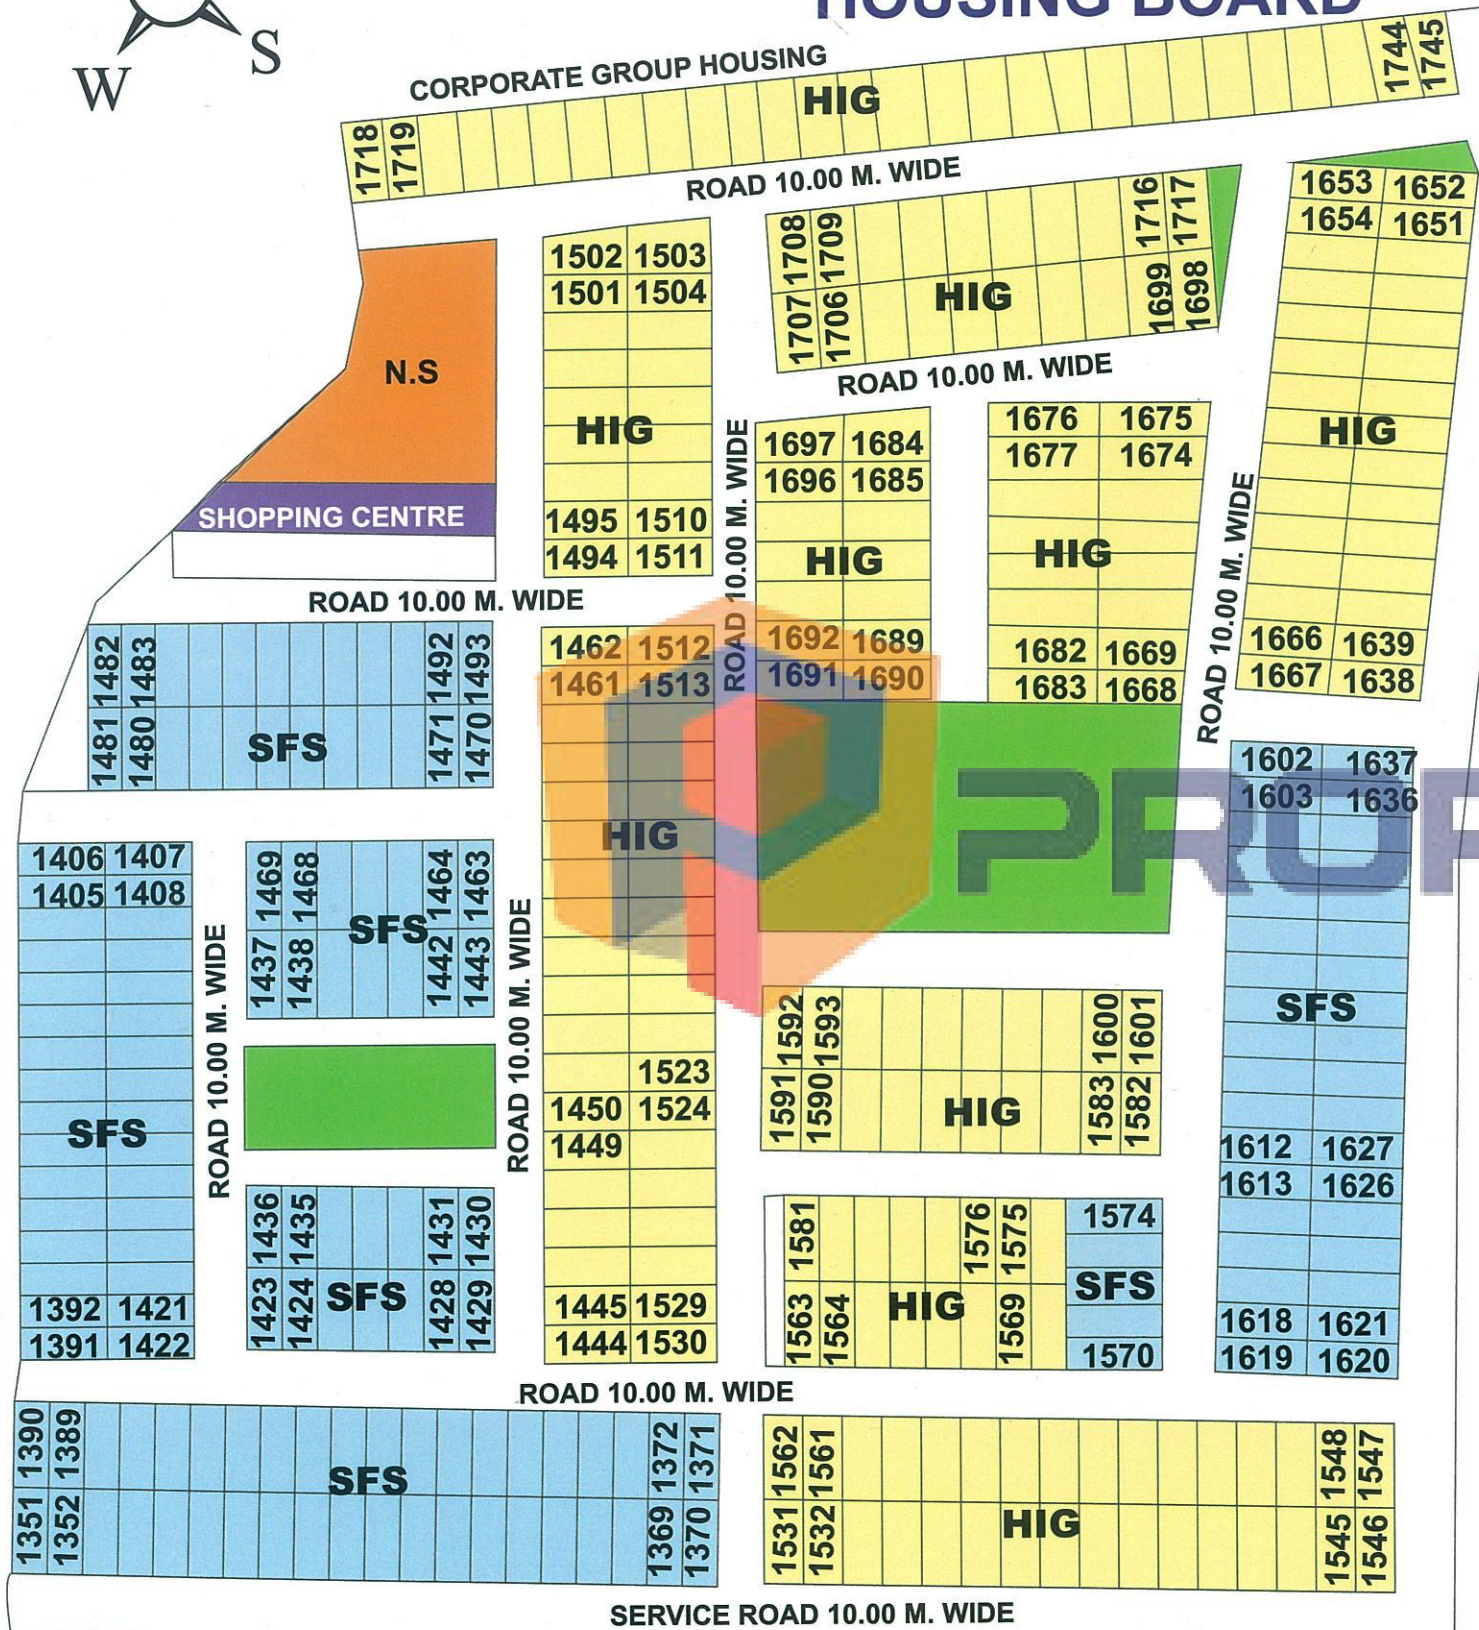

SECTOR - 31

HOUSING BOARD

TYPE	SIZE	AREA	NOS.
SFS	20.6 X 52.6	119.58 SQ.YDS.	99
HIG	23.9 X 52.6	138.54 SQ.YDS.	360
INDEPENDENT UNIT	26.5 X 52.6	152.39 SQ.YDS.	10

NEW COLONY

PROPINVESTA
SPREAD HAPPINESS

www.propinvesta.com