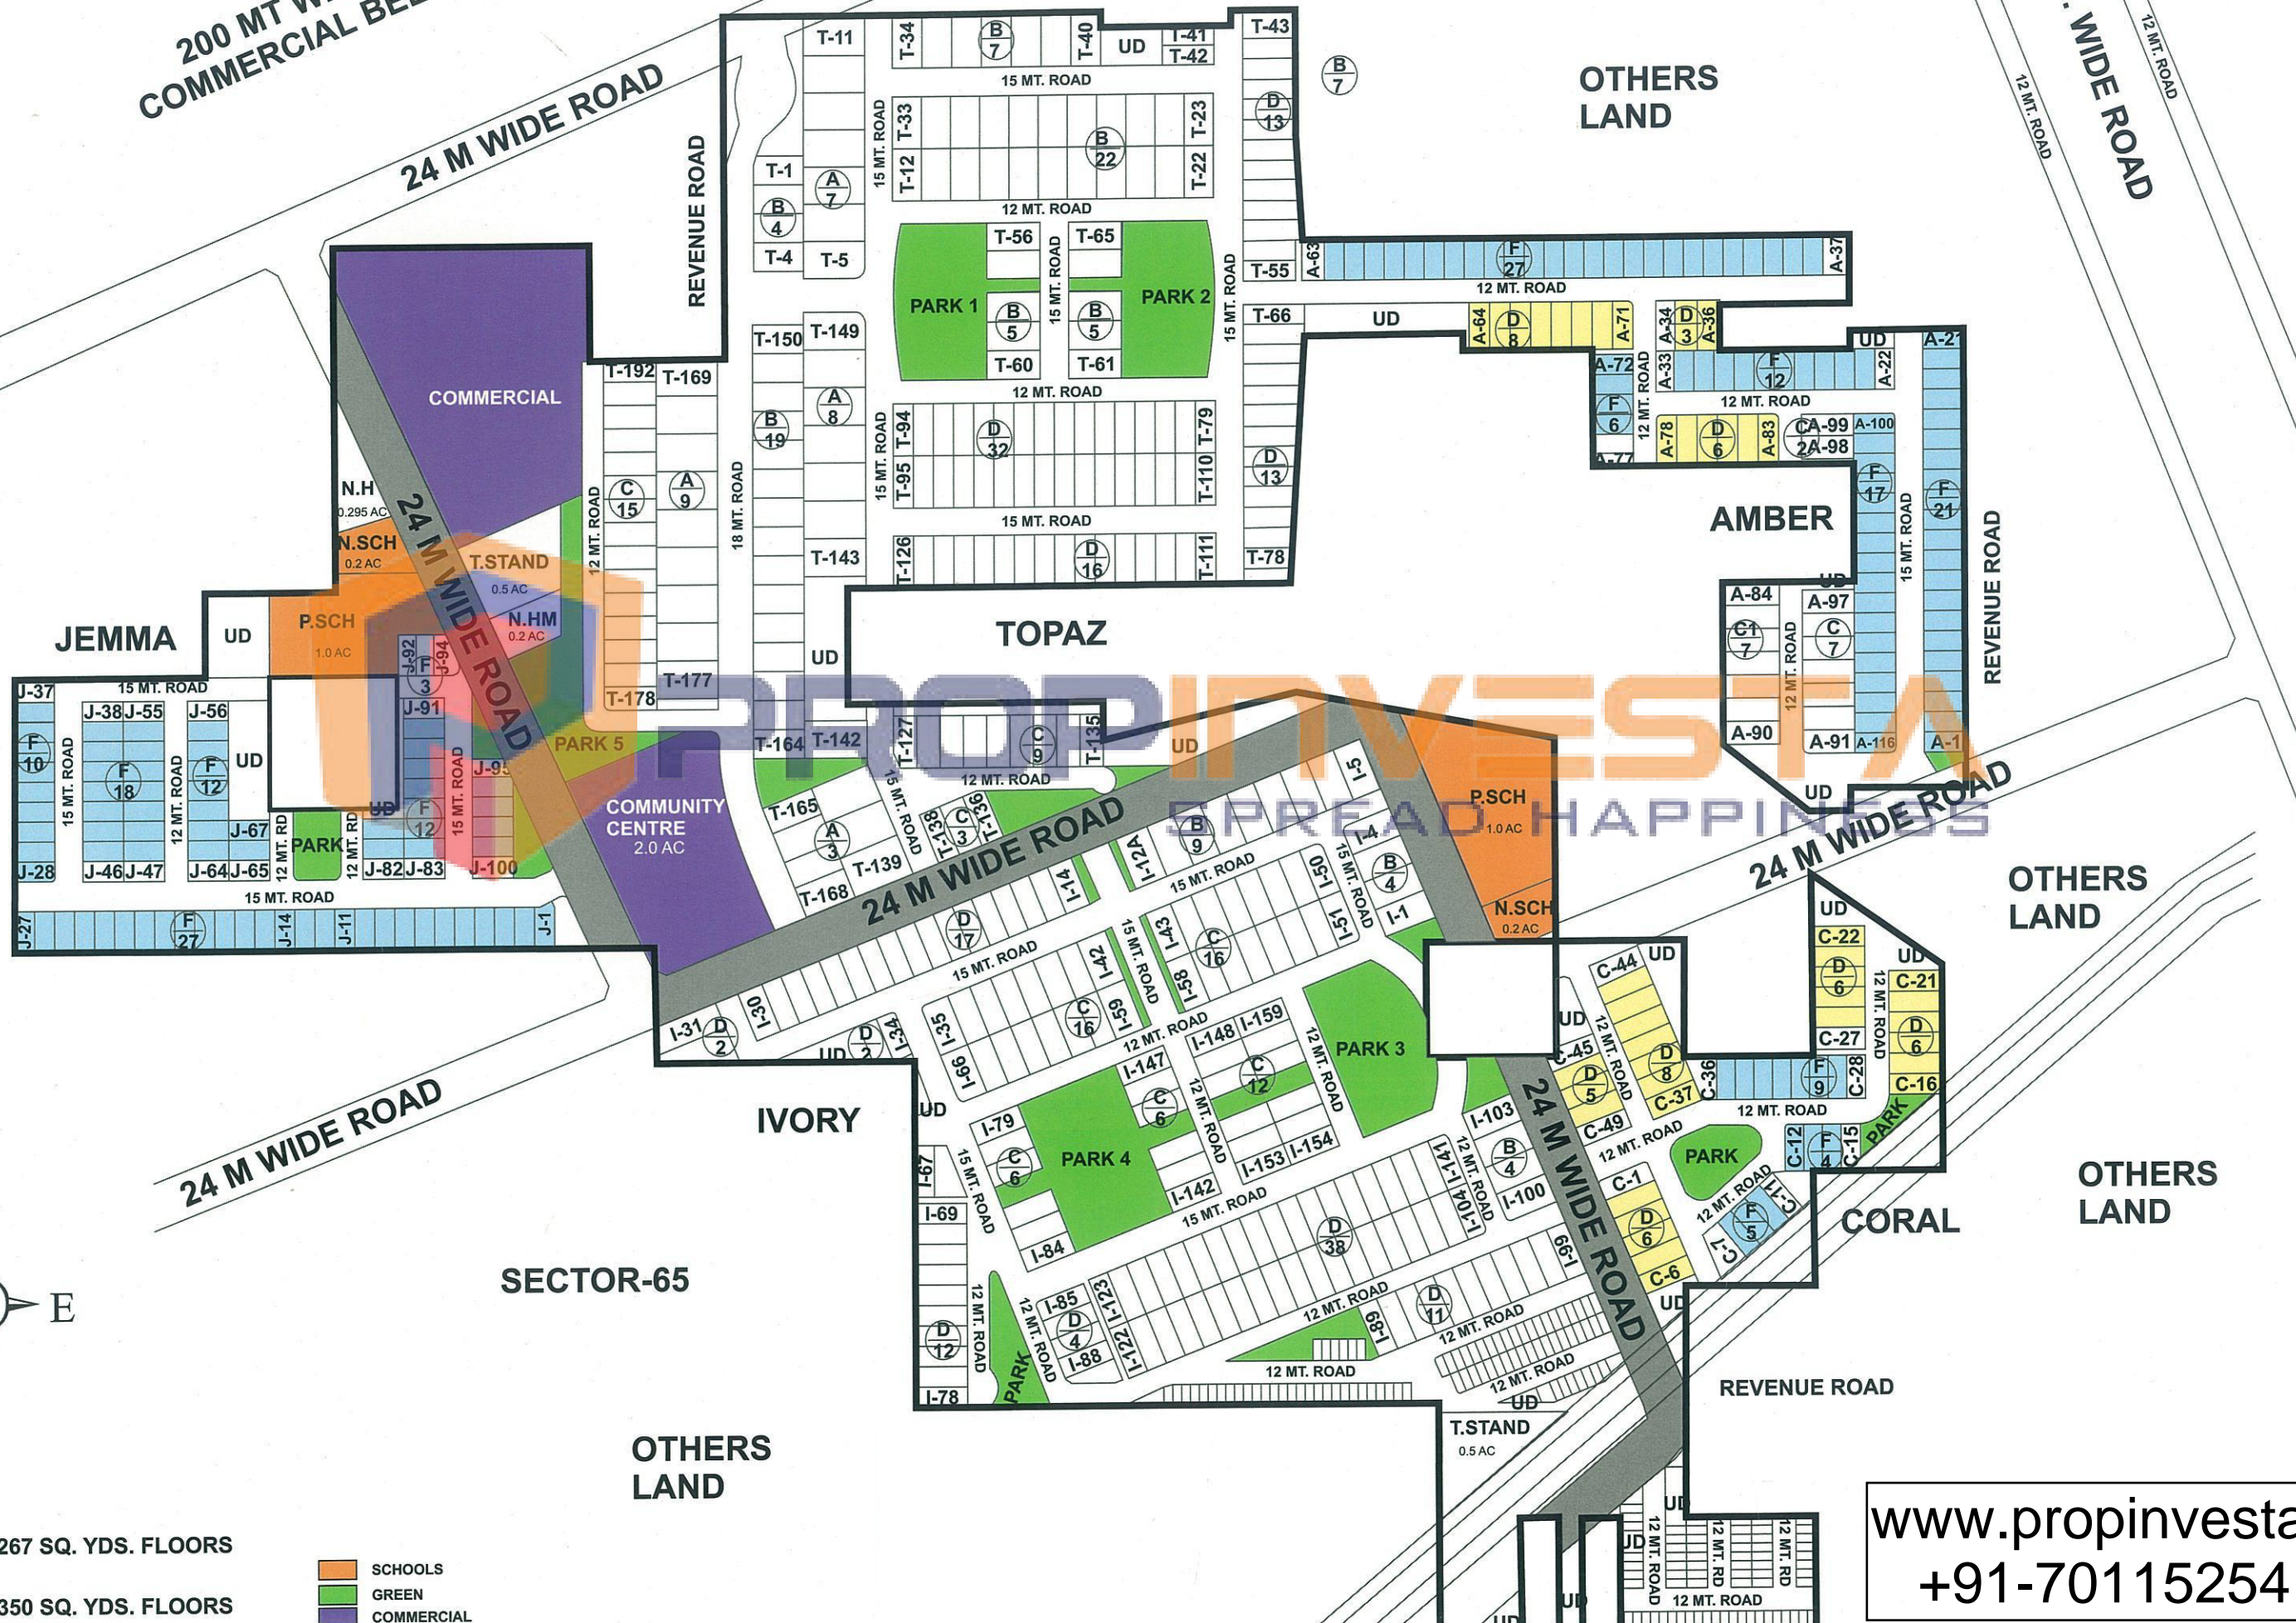

EMERALD FLOORS
AT EMERALD HILLS

200 MT WIDE
COMMERCIAL BELT

ENTRY

OTHERS
LAND

60 MT. WIDE ROAD

- 267 SQ. YDS. FLOORS
- 350 SQ. YDS. FLOORS
- SCHOOLS
- GREEN
- COMMERCIAL

www.propinvesta.com
+91-7011525415