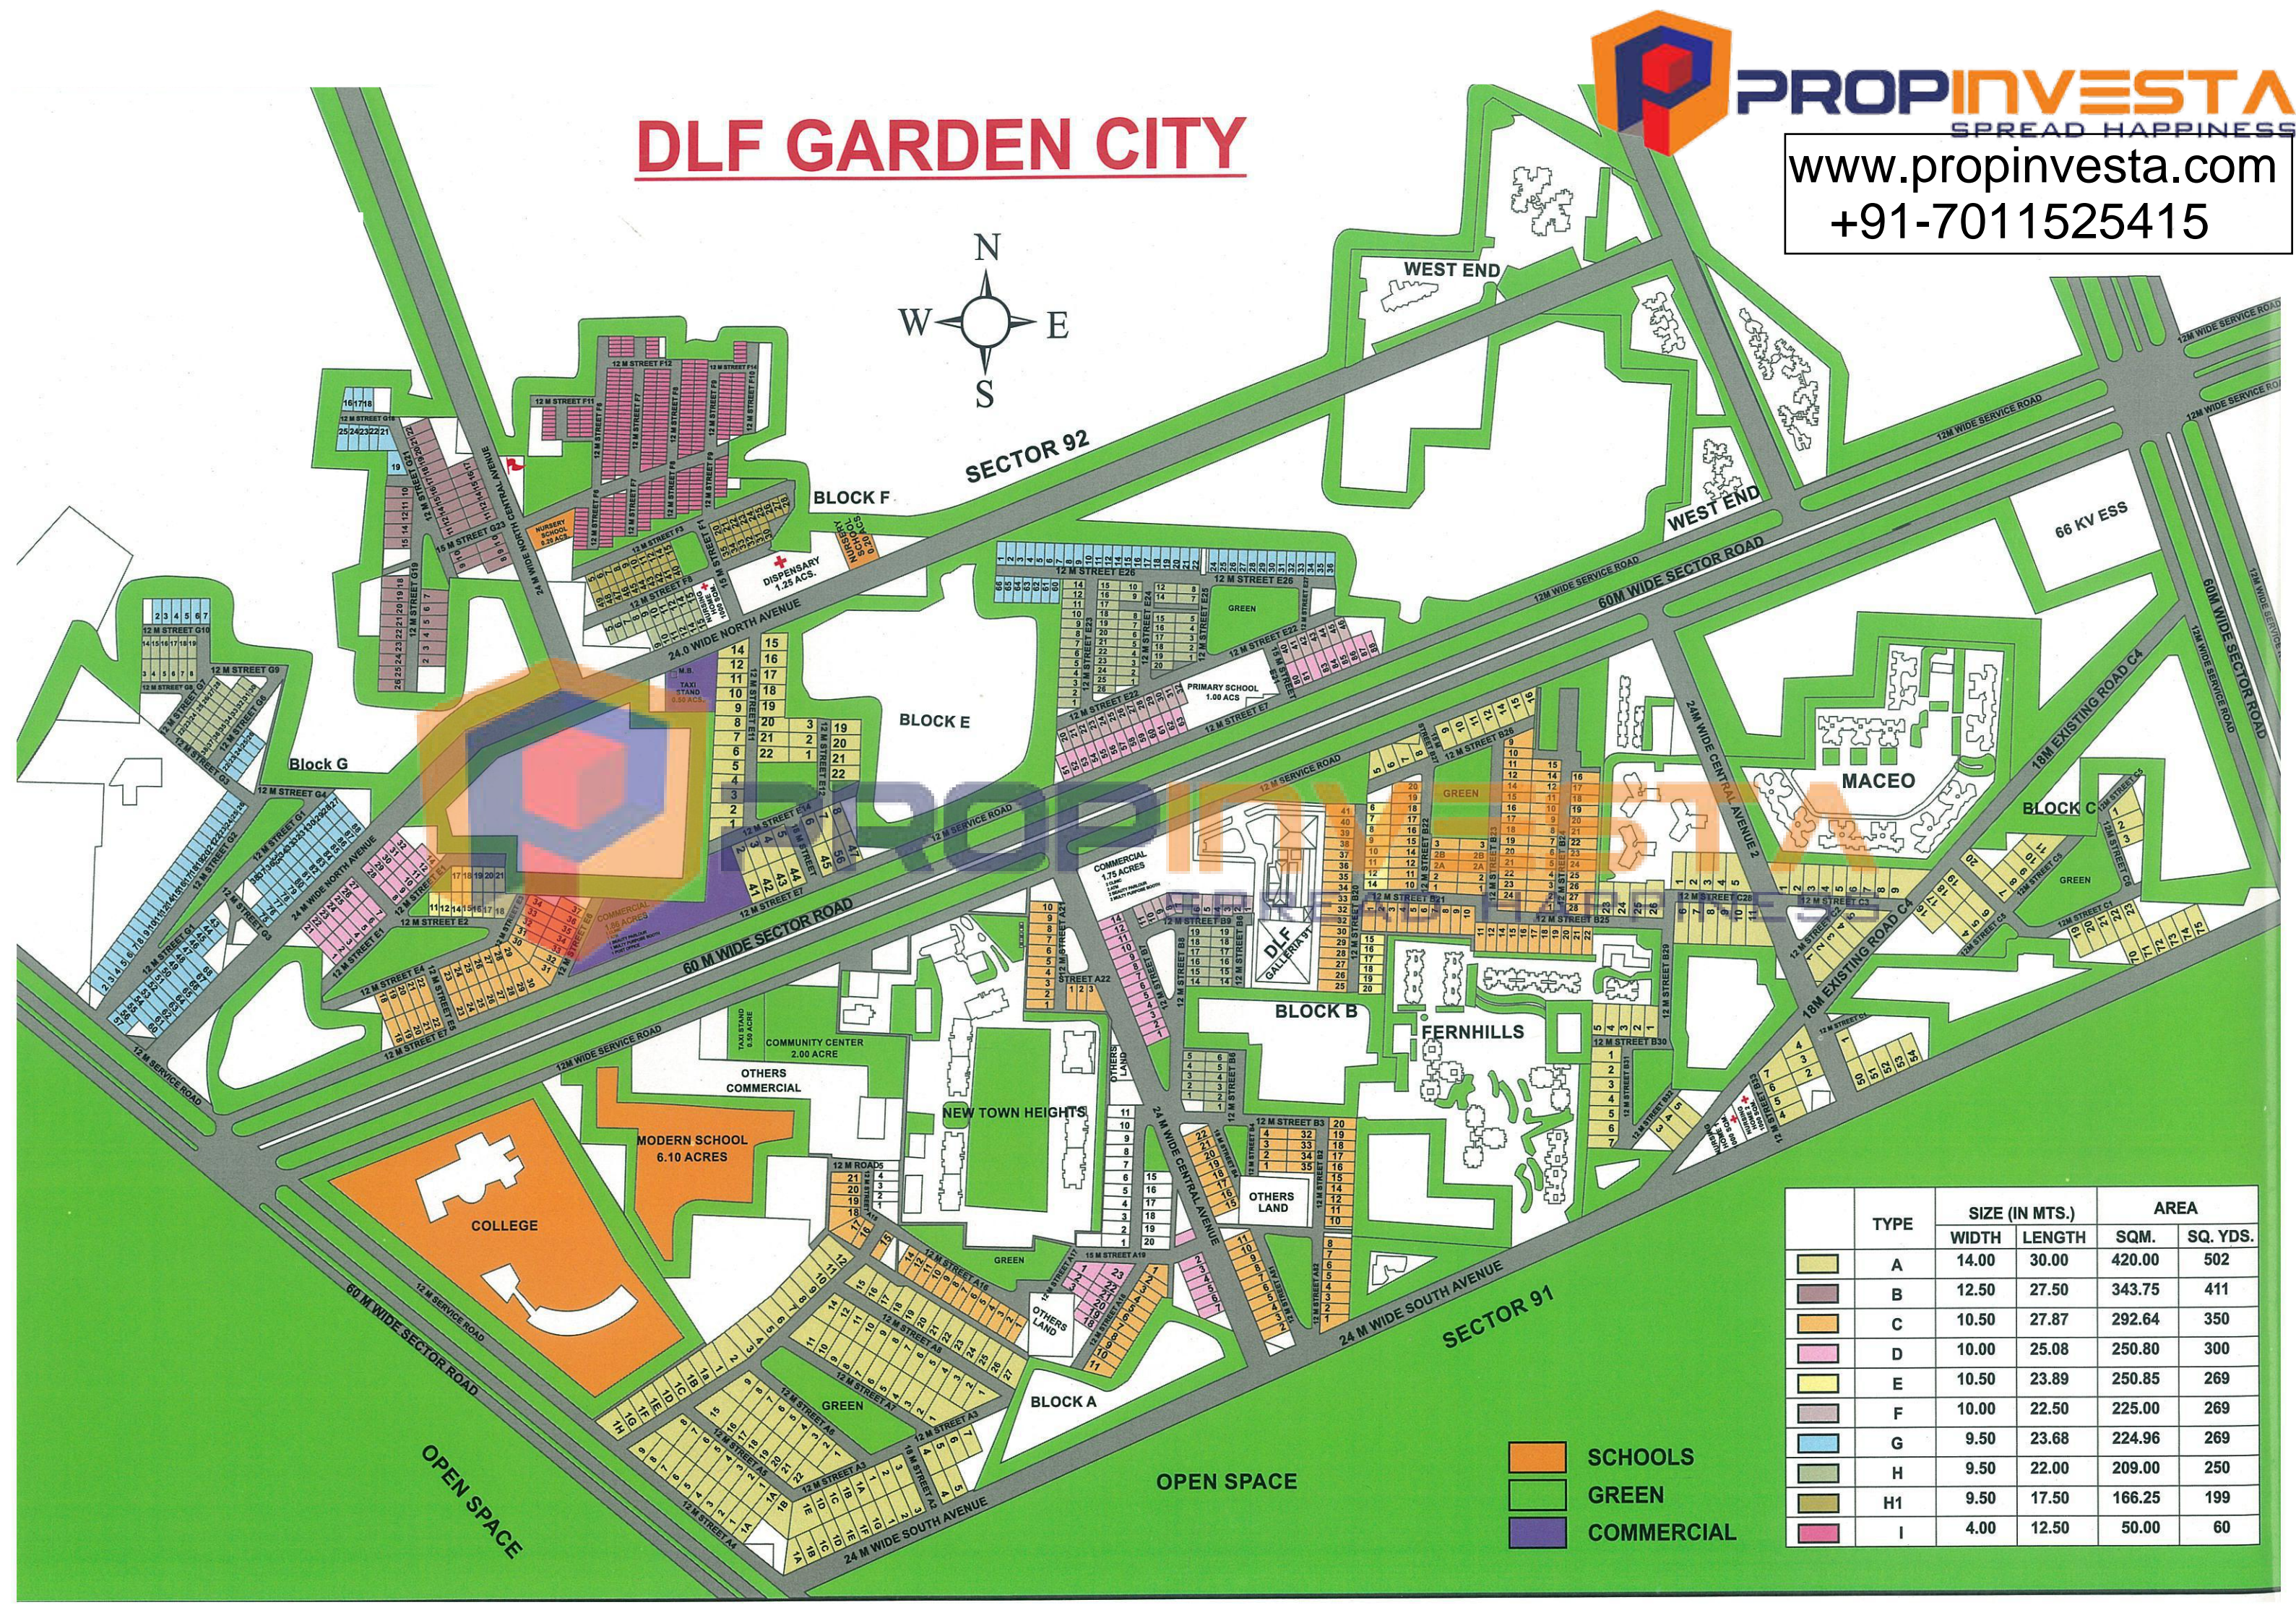

DLF GARDEN CITY

PROPINVESTA
SPREAD HAPPINESS

www.propinvesta.com
+91-7011525415

TYPE	SIZE (IN MTS.)		AREA	
	WIDTH	LENGTH	SQM.	SQ. YDS.
A	14.00	30.00	420.00	502
B	12.50	27.50	343.75	411
C	10.50	27.87	292.64	350
D	10.00	25.08	250.80	300
E	10.50	23.89	250.85	269
F	10.00	22.50	225.00	269
G	9.50	23.68	224.96	269
H	9.50	22.00	209.00	250
H1	9.50	17.50	166.25	199
I	4.00	12.50	50.00	60